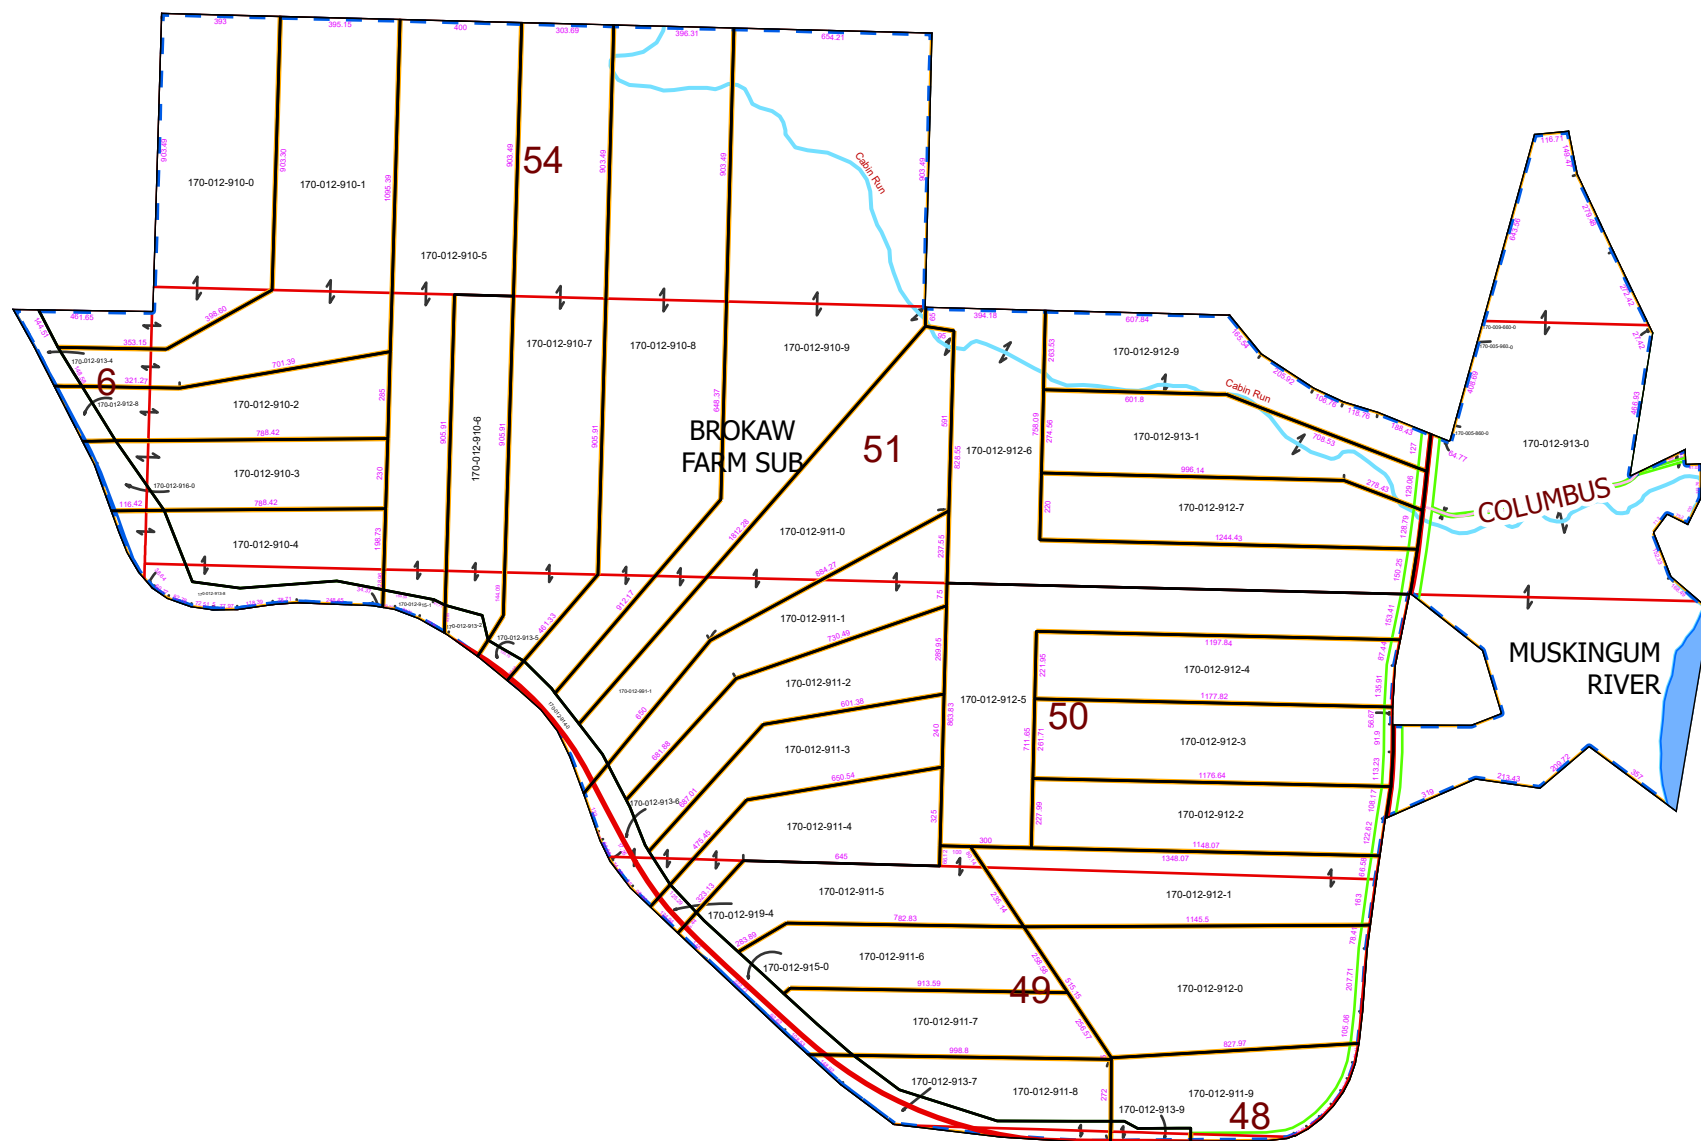

MORGAN COUNTY, OHIO

BROKAW FARM SUB WINDSOR TWP, R-11, T-9, LOTS, 48, 48, 50, 51 & 54

PIN	Owner	LegalDescr	VOL	PAGE	Acres
170-012-910-5	BURKETT CRAIG A & CONSTANCE J	BROKAW FARM SD	OR214	2812	12.972
170-012-910-2	BURKETT CRAIG A & CONSTANCE J	BROKAW FARM SD	OR208	1539	4.67
170-012-911-0	DRAYER DANIEL D	BROKAW FARM SD	OR226	3062	9.715
170-012-910-9	DRAYER DANIEL D	BROKAW FARM SD	OR226	3062	22.792
170-012-910-8	DRAYER DANIEL D	BROKAW FARM SD	OR226	3062	17.327
170-012-912-6	FRIENDS OF LOWER MUCKINGUM RIVER	BROKAW FARM SD	OR205	1609	10.597
170-012-913-1	FRIENDS OF LOWER MUSKINGUM RIVER	BROKAW FARM SD	OR205	1609	6.454
170-012-913-0	FRIENDS OF LOWER MUSKINGUM RIVER	BROKAW FARM SD	OR165	50	31.512
170-012-912-9	FRIENDS OF LOWER MUSKINGUM RIVER	BROKAW FARM SD	OR205	1609	6.001
170-012-912-7	FRIENDS OF LOWER MUSKINGUM RIVER	BROKAW FARM SD	OR205	1609	6.059
170-005-960-0	HAMMOND HUBERT	R11 T09 S00 FR 51	D.V 136	181	0.12
170-012-910-0	HARRISON ROBERT A & TINA G	R11 T09 S00	OR225	2307	10.173
170-012-912-5	J J DETWEILER ENTERPRISES INC	BROKAW FARM SD	OR209	2634	10.166
170-012-912-4	J J DETWEILER ENTERPRISES INC	BROKAW FARM SD	OR209	2634	6.034
170-012-912-3	J J DETWEILER ENTERPRISES INC	BROKAW FARM SD	OR209	2634	7.082
170-012-912-2	J J DETWEILER ENTERPRISES INC	BROKAW FARM SD	OR209	2634	6.095
170-012-912-1	J J DETWEILER ENTERPRISES INC	BROKAW FARM SD	OR209	2634	7.014
170-012-911-3	J J DETWEILER ENTERPRISES INC	BROKAW FARM SD	OR209	2634	4.726
170-012-911-2	J J DETWEILER ENTERPRISES INC	BROKAW FARM SD	OR209	2634	5.516
170-012-911-1	J J DETWEILER ENTERPRISES INC	BROKAW FARM SD	OR209	2634	6.194
170-012-910-4	MILLER ROBERT L & COLLEEN	BROKAW FARM SD	OR231	3919	3.873
170-012-910-3	NEUMANN FRANCIS J	BROKAW FARM SD	OR215	2396	4.284
170-012-916-0	OHIO DEPARTMENT OF TRANSPORTATION	LOT 4A	OR222	2505	0.736
170-012-910-7	SMITLEY ERIC A & ANGELA R	BROKAW FARM SD	OR225	2304	13.894
170-012-919-4	STATE OF OHIO	LOT 15A BROKAW	OR222	1276	0.283
170-012-915-1	STATE OF OHIO	LOT 6A BROKAW	OR222	578	0.346
170-012-915-0	STATE OF OHIO	LOT 16A BROKAW	OR222	3098	1.402
170-012-913-7	STATE OF OHIO	LOT 19A BROKAW	OR223	1276	1.913
170-012-913-6	STATE OF OHIO	LOT 12A BROKAW	OR223	1263	1.368
170-012-913-5	STATE OF OHIO	LOT 8A BROKAW	OR225	2304	0.226
170-012-913-4	STATE OF OHIO	R11 T09 S00 LOT 1A	OR225	2307	0.488
170-012-913-2	STATE OF OHIO	LOT 7A BROKAW	OR222	2220	0.361
170-012-912-8	STATE OF OHIO	LOT 3A BROKAW	OR222	578	0.419
170-012-914-0	STATE OF OHIO DEPARTMENT OF TRANSPORTATION	BROKAW FARM SD	OR226	3062	0.783
170-012-913-9	STATE OF OHIO DEPT OF TRANSPORTATION	LOT 20A BROKAW	OR225	1450	0.317
170-012-913-8	STATE OF OHIO DEPT OF TRANSPORTATION	LOT 5A BROKAW	OR225	1460	2.145
170-012-911-4	STAUFFER CHRISTOPHER	BROKAW FARM SD	OR233	291	4.725
170-012-910-6	STROUD JO ANN	BROKAW FARM SD	OR228	117	4.729
170-012-912-0	TOMPKINS RANDY C II	BROKAW FARM SD	OR218	1525	9.358
170-012-911-9	TOMPKINS RANDY C II	BROKAW FARM SD	OR218	1525	5.084
170-012-911-8	TOMPKINS RANDY C II	BROKAW FARM SD	OR231	1154	3.119
170-012-911-7	TOMPKINS RANDY C II	BROKAW FARM SD	OR231	1156	4.47
170-012-911-6	TOMPKINS RANDY C II	BROKAW FARM SD	OR231	1156	4.614
170-012-911-5	TOMPKINS RANDY C II	BROKAW FARM SD	OR231	1156	4.658
170-012-910-1	WEAVER JOSEPH W	BROKAW FARM SD	OR231	5259	12.771